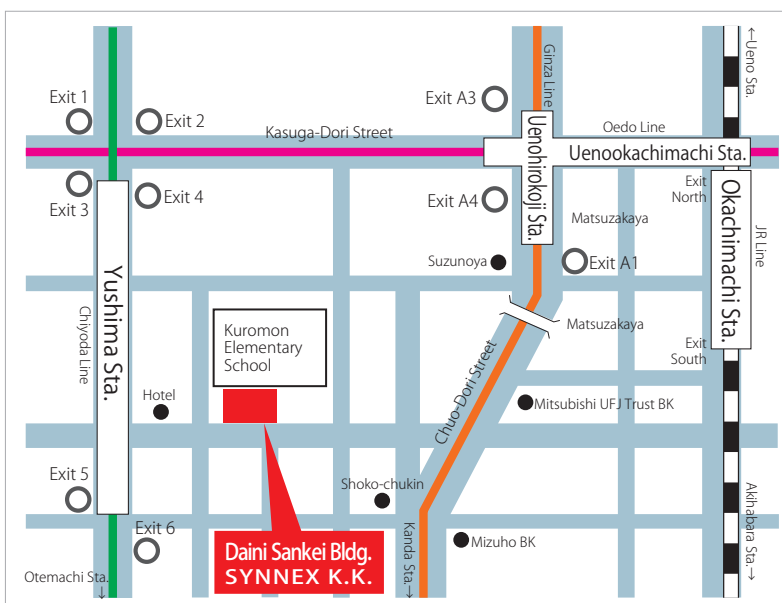

---

**Current Location :** SYNNEX K. K.  
3-2-5 Ueno Taito-ku, Tokyo, Japan 110-0005  
TEL: 81-3-5688-2340 FAX: 81-3-5688-2345

---

**New Location :** SYNNEX K. K.  
Daini Sankei Building 1-16-5 Ueno Taito-ku, Tokyo, Japan 110-0005  
TEL: 81-3-5688-2340 FAX: 81-3-5688-2345

---

Sincerely yours,

Takeo Ikejiri  
President

Yushima Station, Chiyoda Line	1 min walk from Exit 6
Uenohirokoji Station, Ginza Line	3 min walk from Exit A4
Uenokachimachi Station, Oedo Line	3 min walk from Exit A4
Okachimachi Station, JR Line	5 min walk from Exit South
Nakaokachimachi Station, Hibiya Line	6 min walk